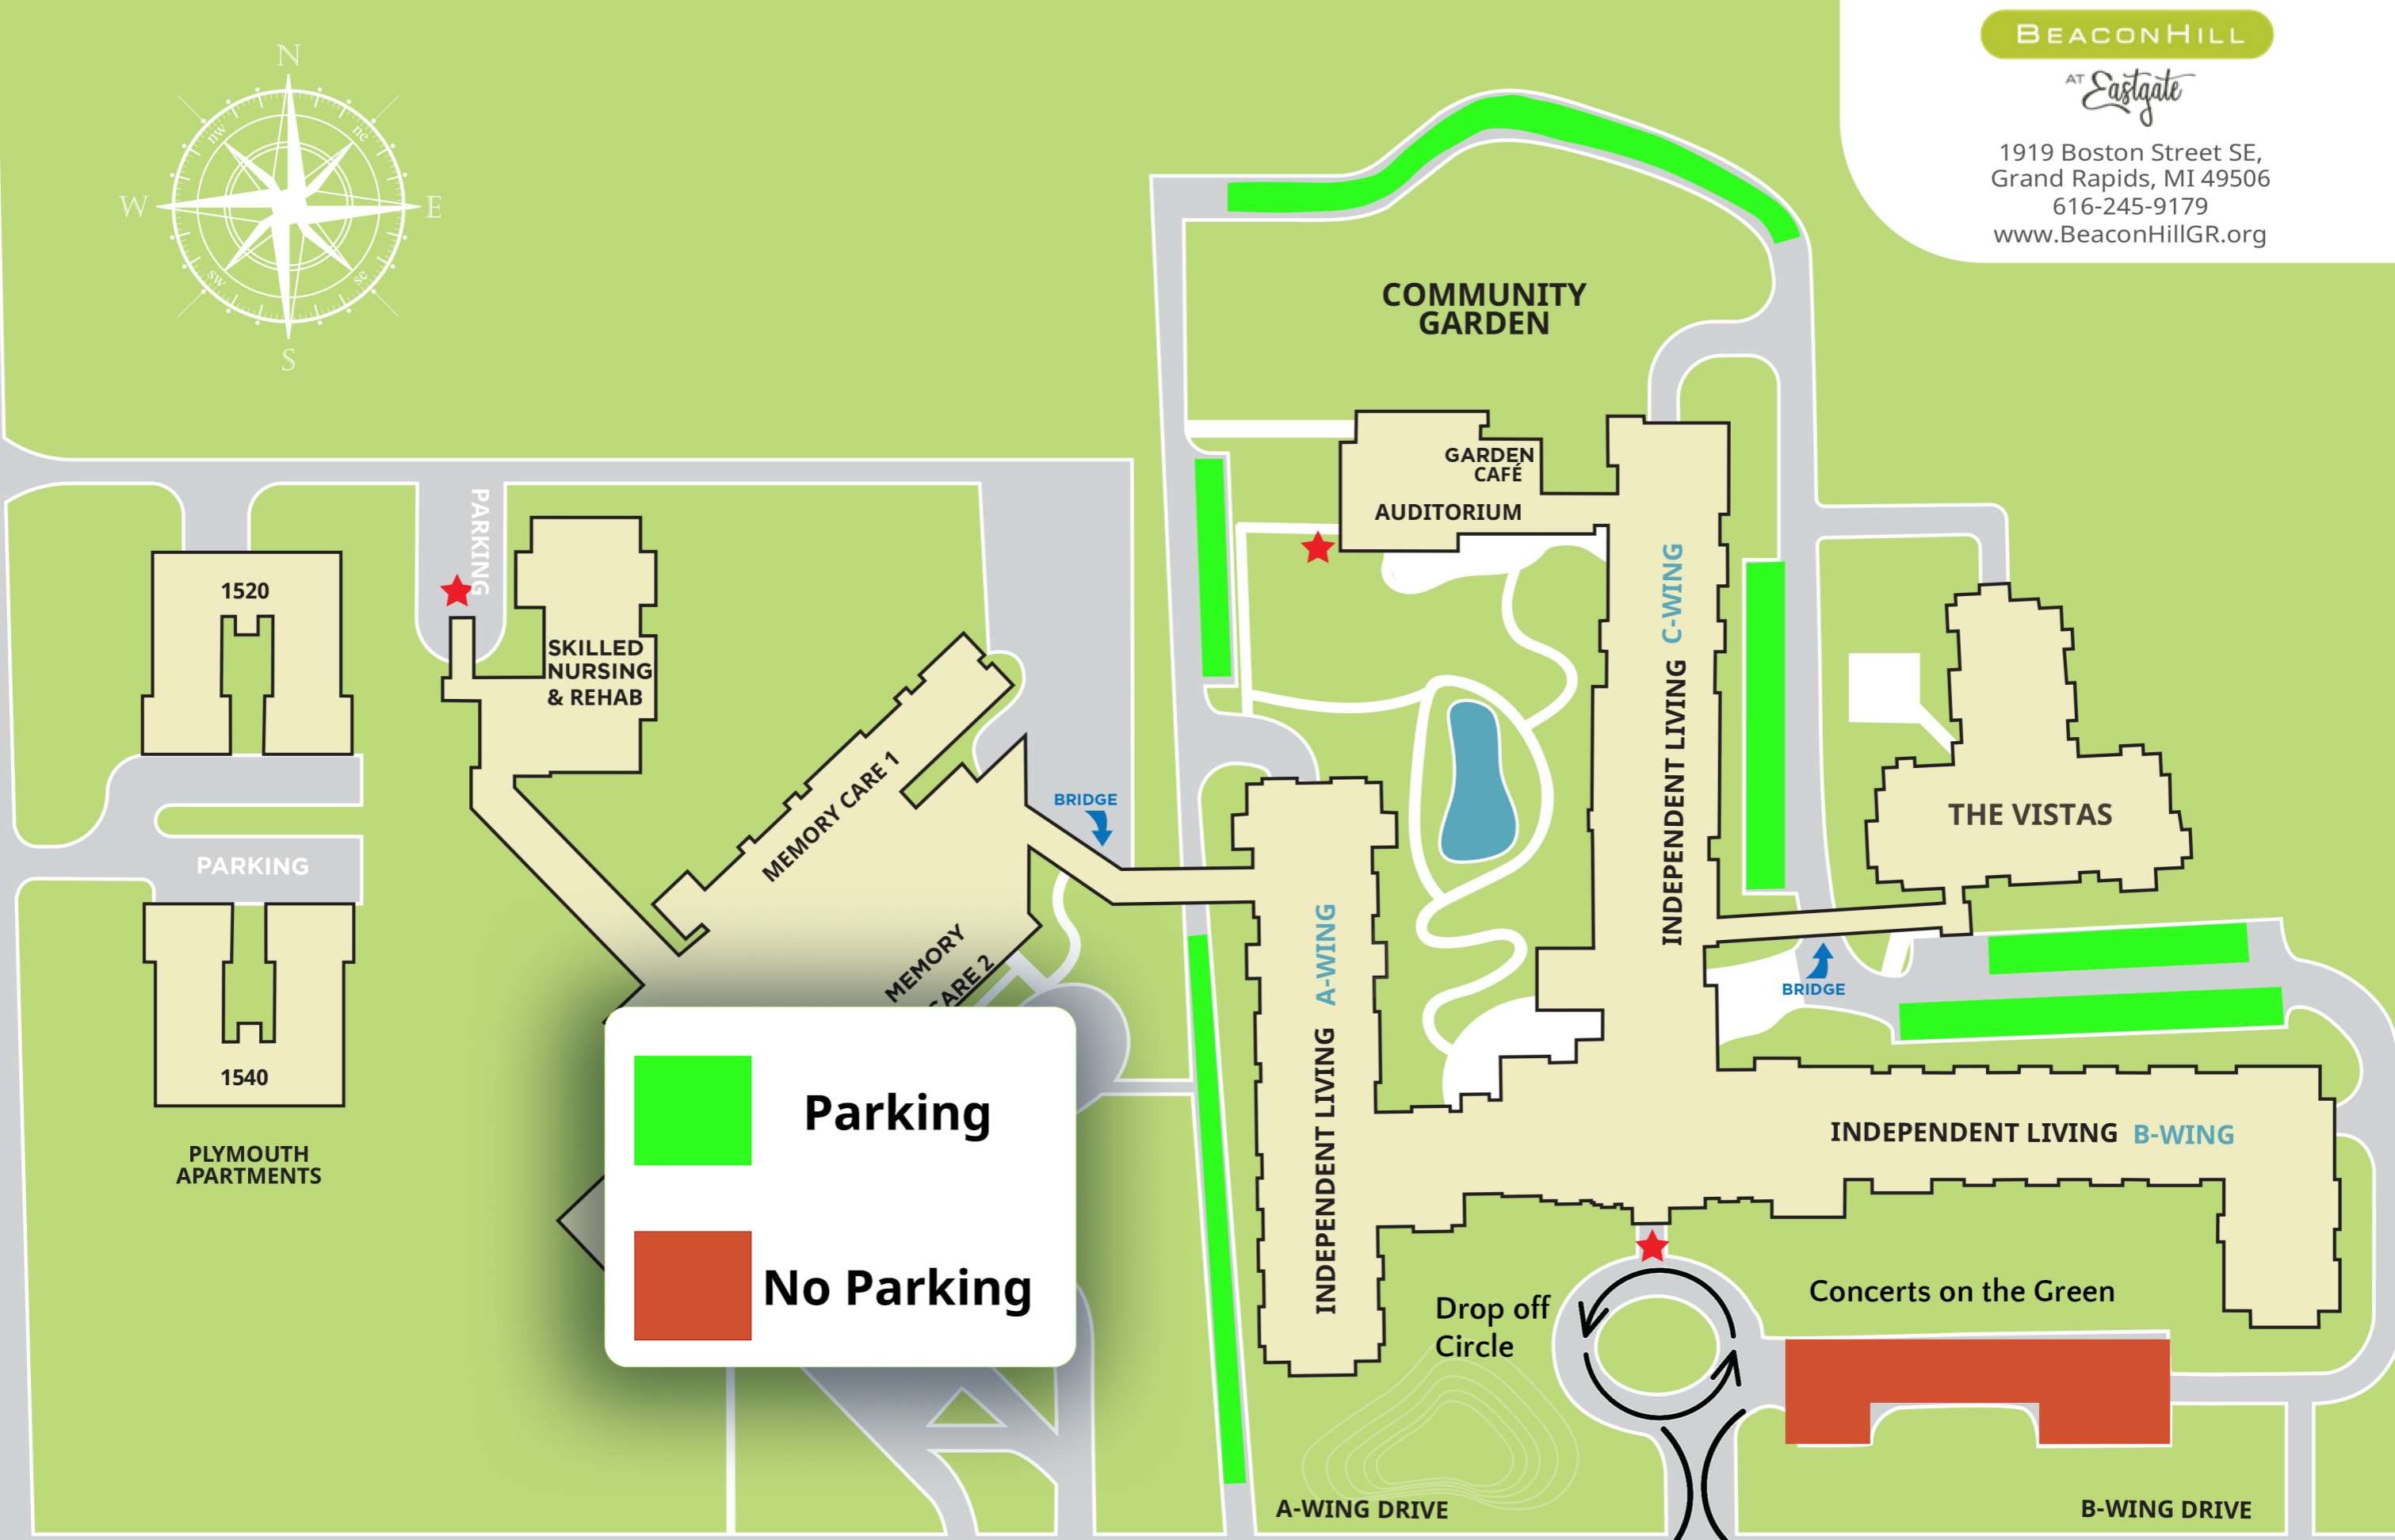

PLYMOUTH AVENUE

 **Parking**

 **No Parking**

Boston Street

B-WING DRIVE

A-WING DRIVE

Concerts on the Green

Drop off Circle

INDEPENDENT LIVING B-WING

INDEPENDENT LIVING C-WING

INDEPENDENT LIVING A-WING

COMMUNITY GARDEN

GARDEN CAFÉ
AUDITORIUM

THE VISTAS

SKILLED NURSING & REHAB

MEMORY CARE 1

MEMORY CARE 2

1520

1540

PLYMOUTH APARTMENTS

PARKING

PARKING

BRIDGE

BRIDGE