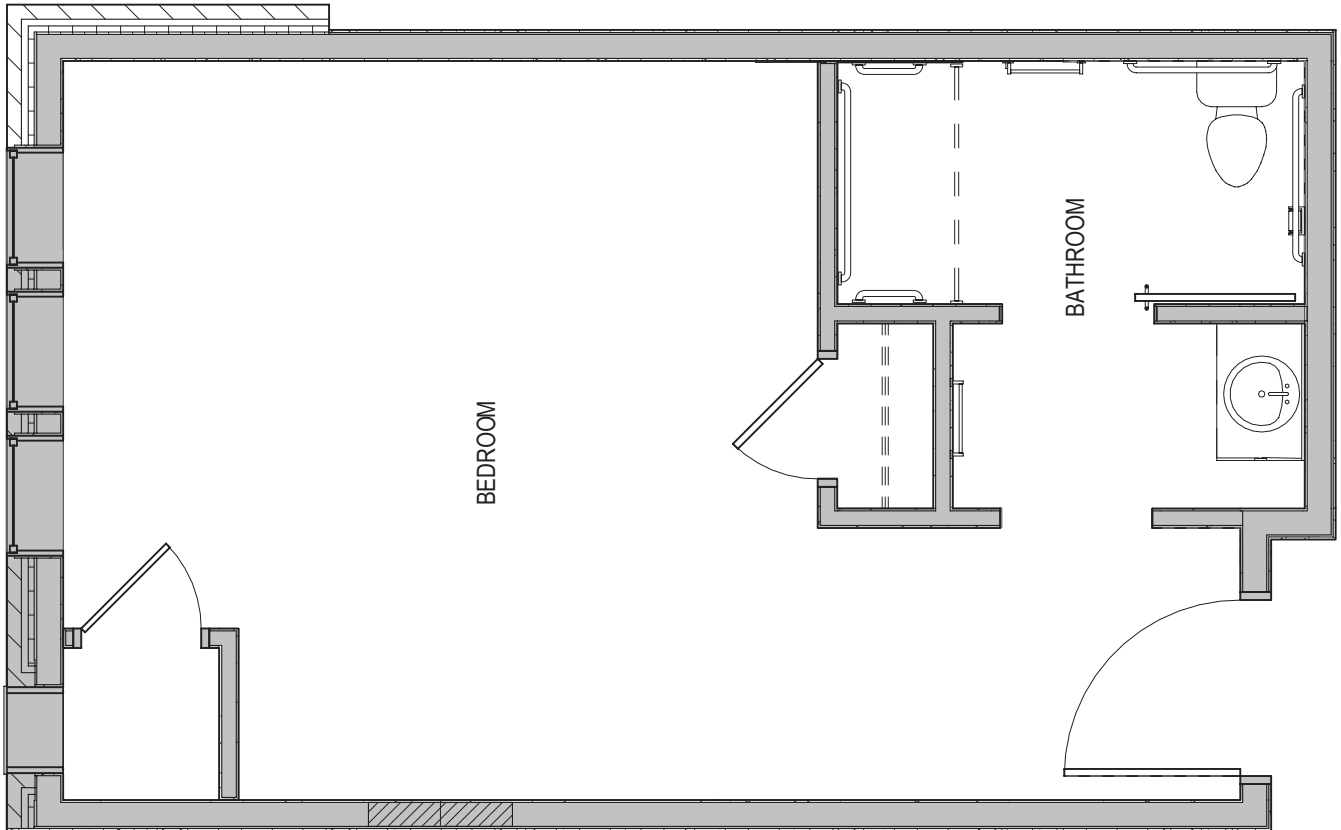

BEACONHILL

AT Eastgate

SNF Room 2

Apartment features:

Every SNF room has a private room with private bathroom which includes their own barrier free shower.