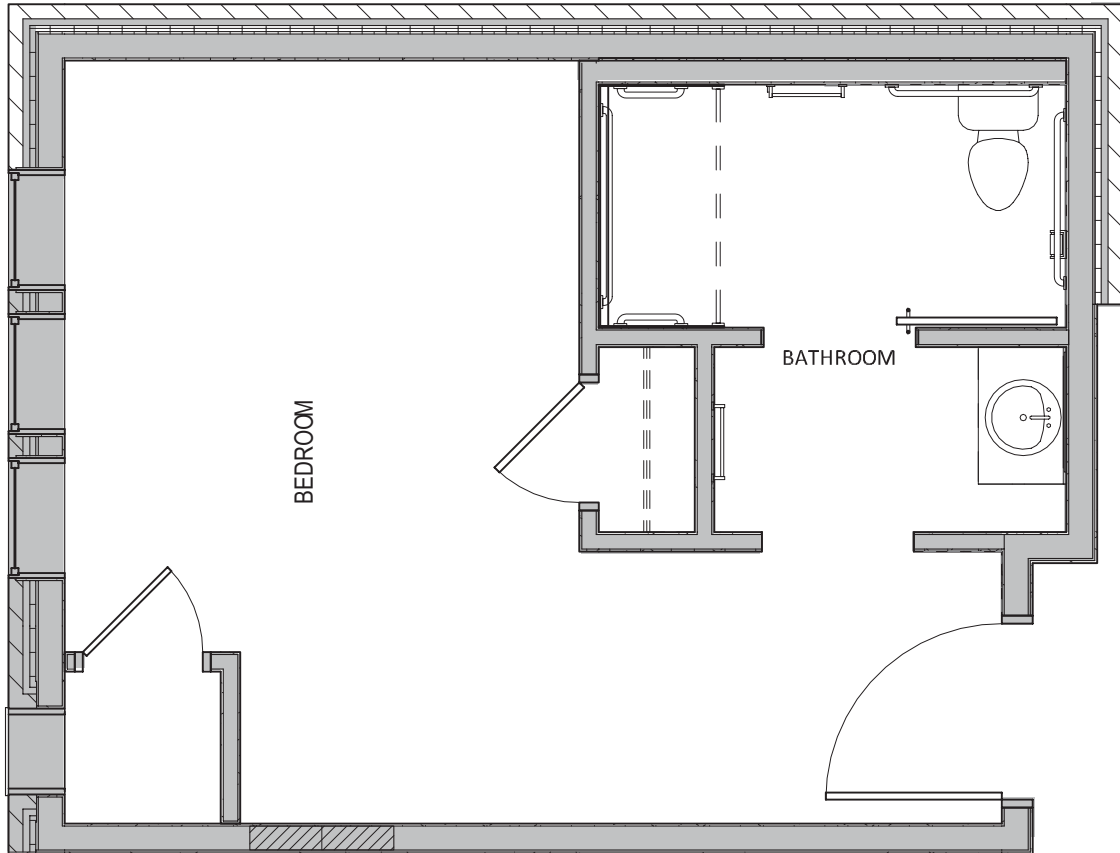

BEACONHILL

AT Eastgate

SNF Room 1

Apartment features:

Every SNF room has a private room with private bathroom which includes their own barrier free shower.