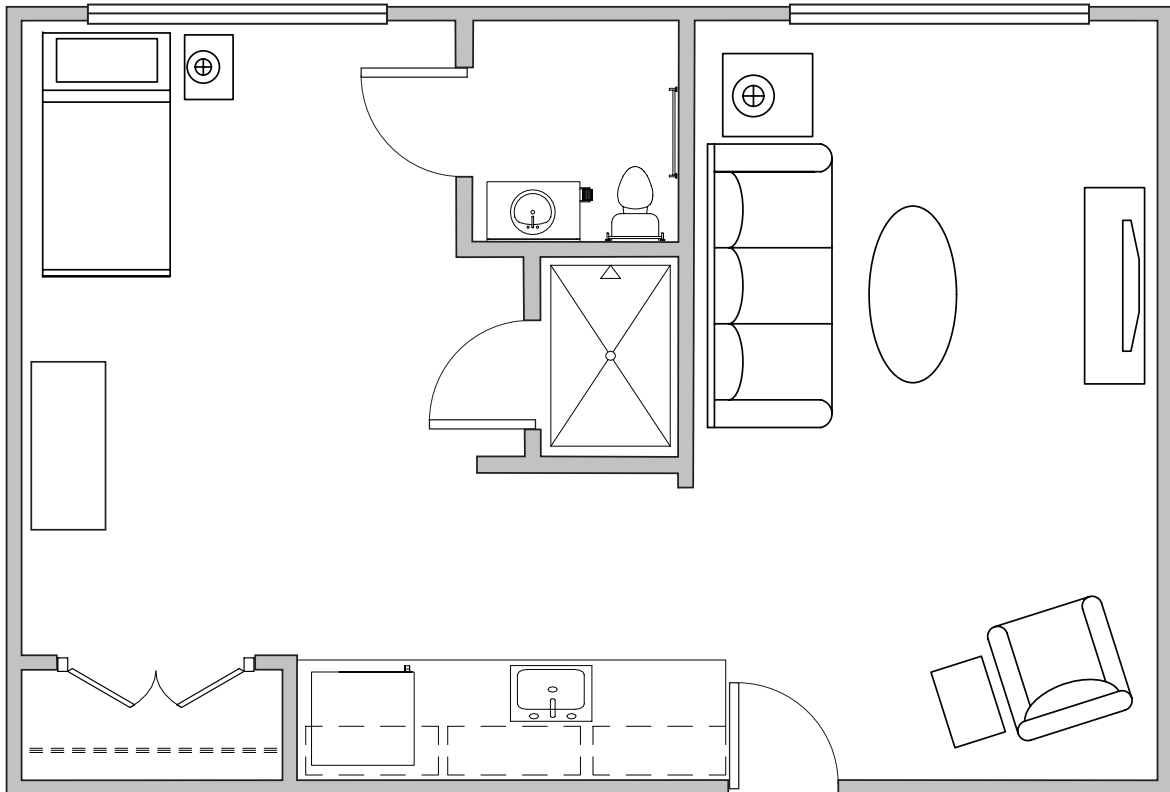

BEACONHILL

AT Eastgate

Suite

Apartment features:

These apartments feature a kitchenette, spacious living room, walk-in shower and a medical alert system. Our residents bring their own furnishings so that each room reflects their taste and personality.

- 400 square feet
- Kitchenette
- Walk-in shower
- Medical alert system