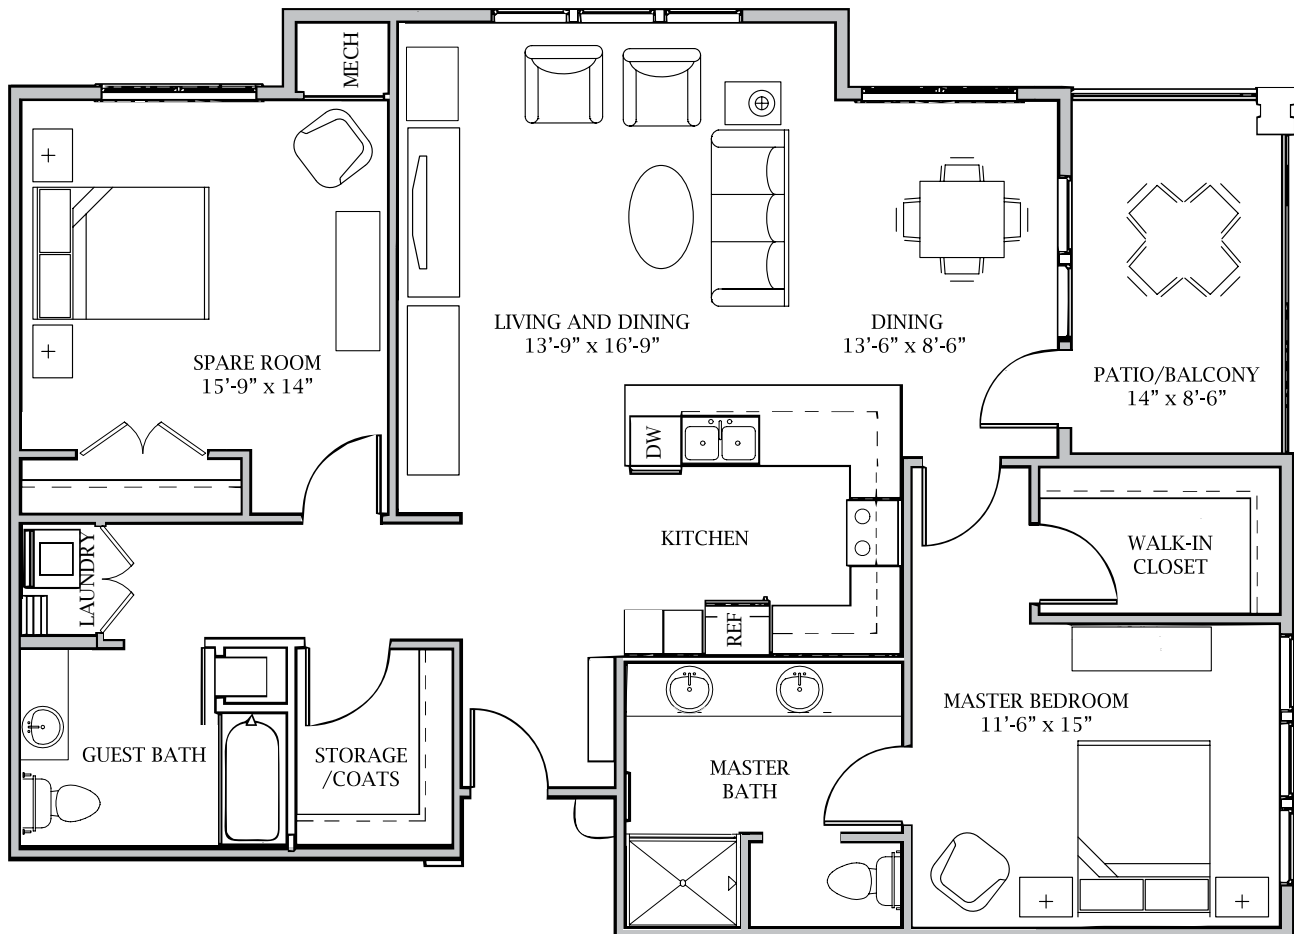

BEACONHILL

AT *Eastgate*

Napoleon

Apartment features:

The Napoleon apartments are located in the beautiful A and B wing of Beacon Hill.

- 1,467 square feet
- 2 bedroom
- 2 bath
- Laundry area
- Full patio/balcony
- Storage/closet
- Walk-in closet
- Dining area