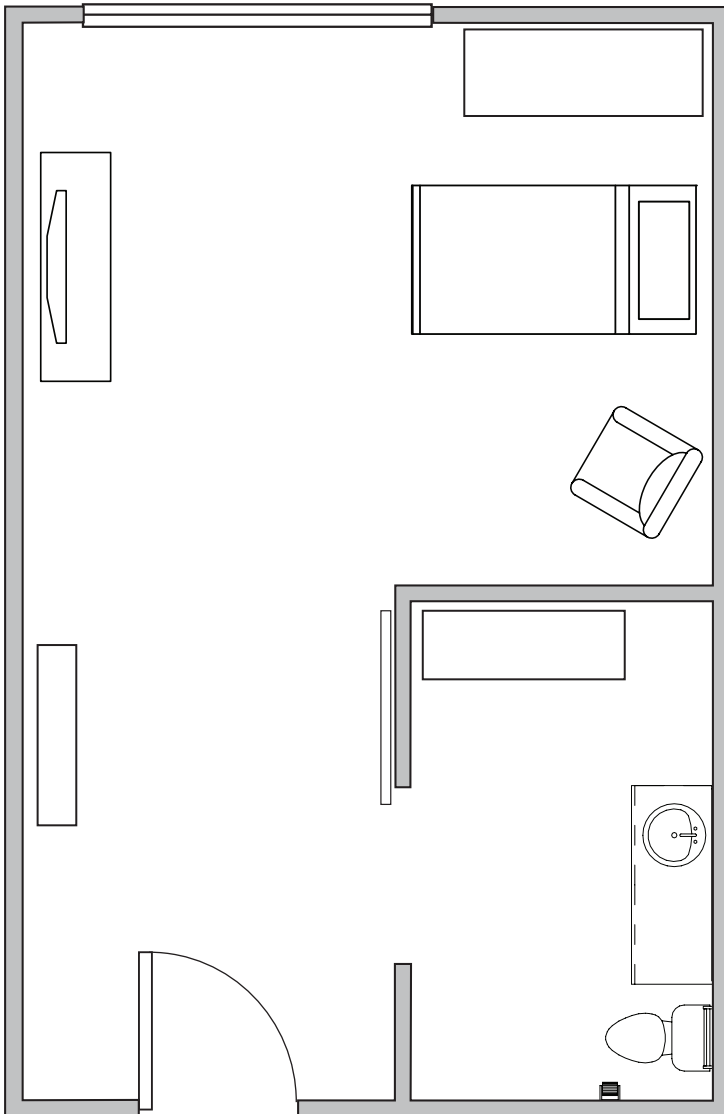

BEACONHILL

AT *Eastgate*

*Studio*

← Approx. 150 sq. ft

Our residents enjoy beautiful accommodations and bring their own furnishings so that each room reflects their taste and personality.