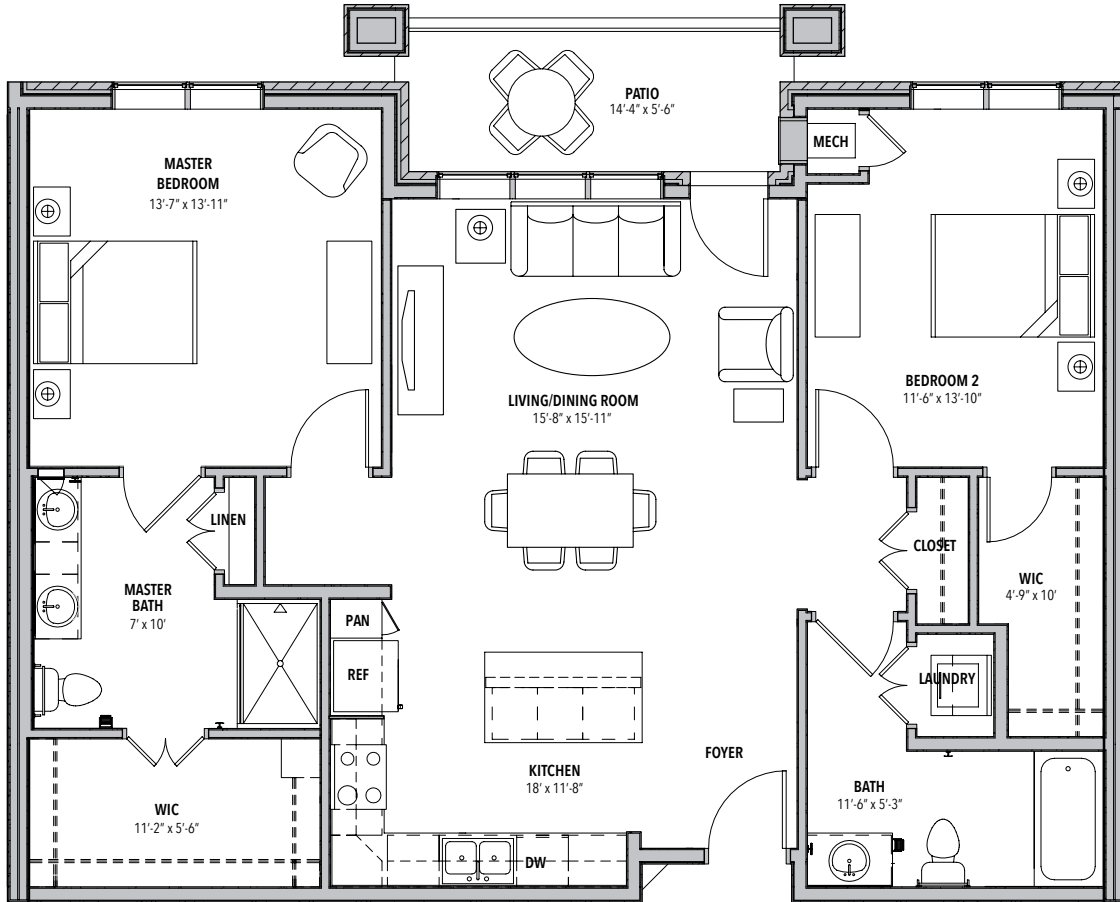

BEACONHILL

AT *Eastgate*

Golden

All dimensions approximate. Changes may occur without notice.

Apartment features:

The Golden apartment is located in the beautiful C wing of Beacon Hill.

- 1,200 square feet
- 2 bedroom
- 2 bath
- Laundry area

- Full patio/balcony
- Laundry area
- Walk-in closet
- Kitchen island