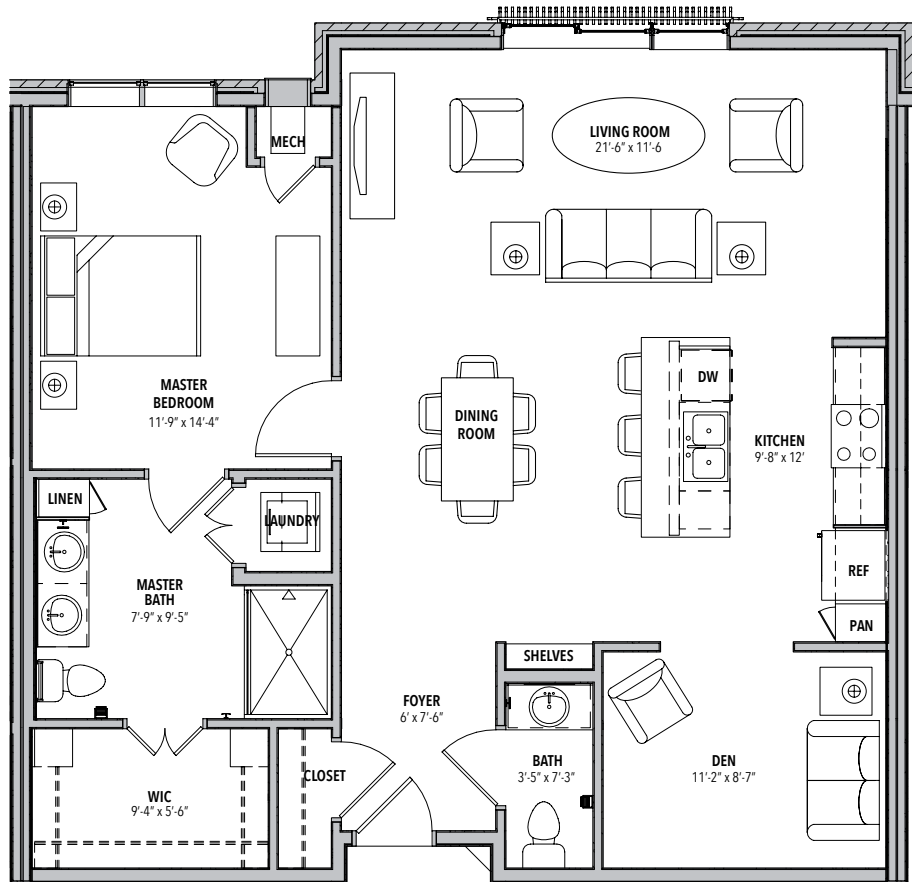

BEACONHILL

AT *Eastgate*

Gala

0' 4' 8'
All dimensions approximate. Changes may occur without notice.

Apartment features:

The Gala apartment is located in the beautiful C wing of Beacon Hill.

- 1,050 square feet
- 1 bedroom
- 1.5 bath
- Den
- Laundry area
- Walk-in closet
- Kitchen island
- Partial balcony